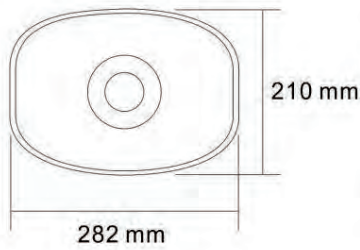

Weatherproof Horn Speaker

T-720A

Specification

Model	T-720A
Power Taps @100V	15W, 30W
Power Taps @70V	7.5W, 15W
Impedance	Black: Com Green: 670Ω White: 330Ω
SPL(1W/1M)	103dB±3dB
Max. SPL (Rated W/1M)	117dB
Frequency Response (-10dB)	300-13KHz
Finish	Baffle: ABS, White
IP Rate	IP66
Dimensions	282 x 210 x 290mm
Weight	2.1Kg
Mounting	With mounting bracket fixed by screw

Weatherproof Horn Speaker

T-720A

Direction Diagram

Frequency Response