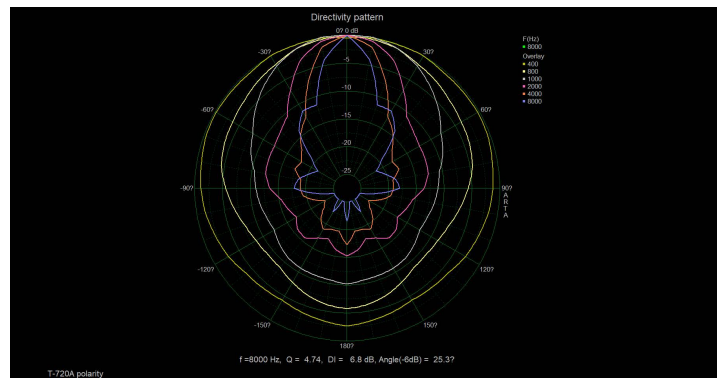

Weatherproof Horn Speaker

T-720A

Specification

Model	T-720A
Power Taps @100V	15W, 30W
Power Taps @70V	7.5W, 15W
Impedance	Black: Com Green: 670Ω White: 330Ω
SPL(1W/1M)	103dB±3dB
Max. SPL (Rated W/1M)	117dB
Frequency Response (-10dB)	300-13KHz
Finish	Baffle: ABS, White
IP Rate	IP66
Dimensions	282 x 210 x 290mm
Weight	2.1Kg
Mounting	With mounting bracket fixed by screw

Weatherproof Horn Speaker

T-720A

Direction Diagram

Frequency Response