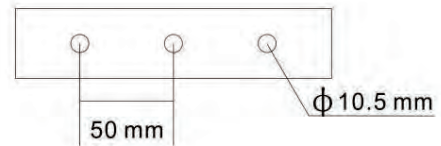

Weatherproof Horn Speaker

T-720A

Specification

Model	T-720A
Power Taps @100V	15W, 30W
Power Taps @70V	7.5W, 15W
Impedance	Black: Com Green: 670Ω White: 330Ω
SPL(1W/1M)	103dB±3dB
Max. SPL (Rated W/1M)	117dB
Frequency Response (-10dB)	300-13KHz
Finish	Baffle: ABS, White
IP Rate	IP66
Dimensions	282 x 210 x 290mm
Weight	2.1Kg
Mounting	With mounting bracket fixed by screw

Weatherproof Horn Speaker

T-720A

Direction Diagram

Frequency Response