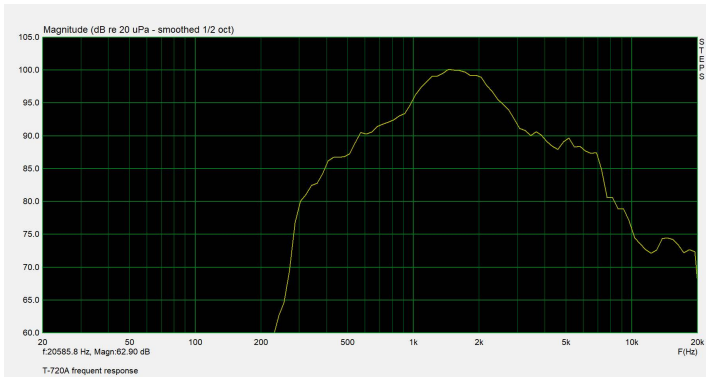

Weatherproof Horn Speaker

T-720A

Specification

Model	T-720A
Power Taps @100V	15W, 30W
Power Taps @70V	7.5W, 15W
Impedance	Black: Com Green: 670Ω White: 330Ω
SPL(1W/1M)	103dB±3dB
Max. SPL (Rated W/1M)	117dB
Frequency Response (-10dB)	300-13KHz
Finish	Baffle: ABS, White
IP Rate	IP66
Dimensions	282 x 210 x 290mm
Weight	2.1Kg
Mounting	With mounting bracket fixed by screw

Weatherproof Horn Speaker

T-720A

Direction Diagram

Frequency Response