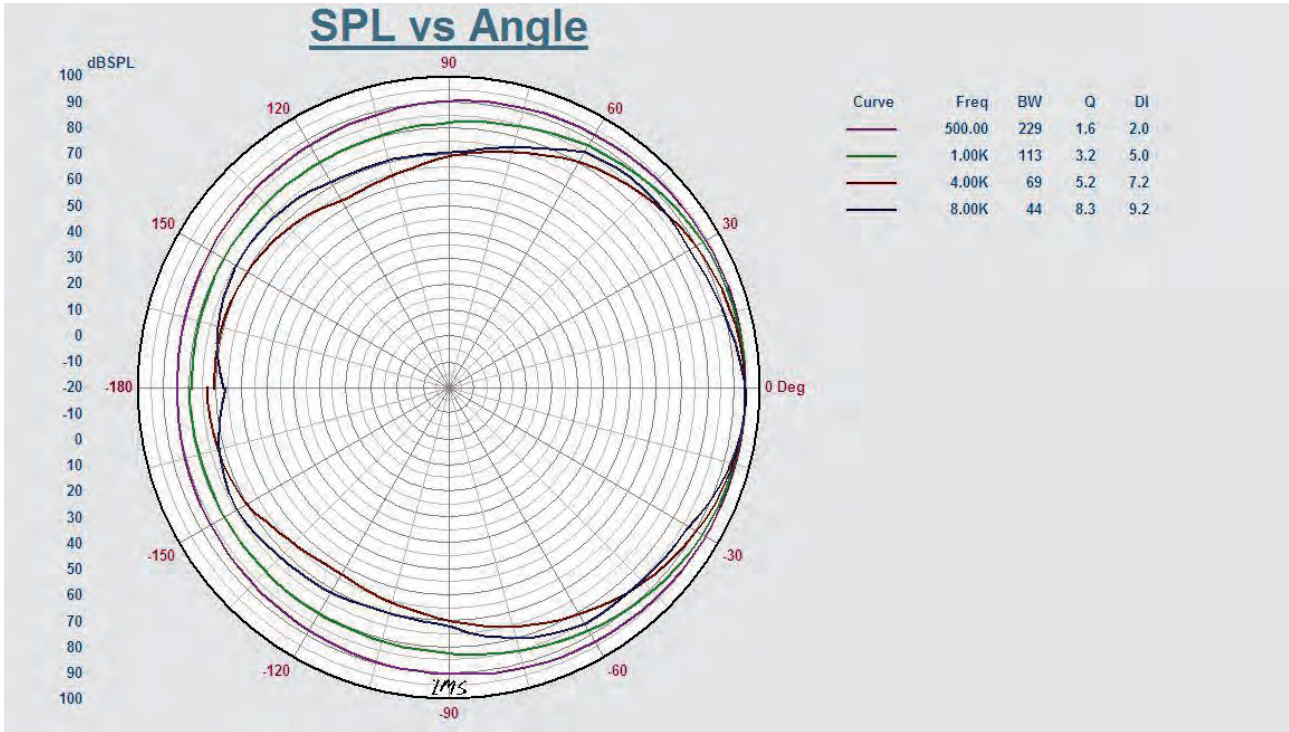

Weatherproof Horn Speaker

T-720A

Specification

Model	T-720A
Power Taps @100V	15W, 30W
Power Taps @70V	7.5W, 15W
Impedance	Black: Com Green: 670Ω White: 330Ω
SPL(1W/1M)	103dB±3dB
Max. SPL (Rated W/1M)	117dB
Frequency Response (-10dB)	300-13KHz
Finish	Baffle: ABS, White
IP Rate	IP66
Dimensions	282 x 210 x 290mm
Weight	2.1Kg
Mounting	With mounting bracket fixed by screw

Weatherproof Horn Speaker

T-720A

Direction Diagram

Frequency Response