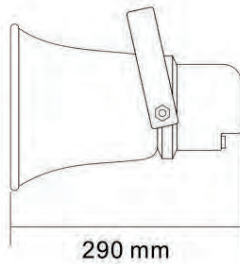

Weatherproof Horn Speaker

T-720A

Specification

Model	T-720A
Power Taps @100V	15W, 30W
Power Taps @70V	7.5W, 15W
Impedance	Black: Com Green: 670Ω White: 330Ω
SPL(1W/1M)	103dB±3dB
Max. SPL (Rated W/1M)	117dB
Frequency Response (-10dB)	300-13KHz
Finish	Baffle: ABS, White
IP Rate	IP66
Dimensions	282 x 210 x 290mm
Weight	2.1Kg
Mounting	With mounting bracket fixed by screw

Weatherproof Horn Speaker

T-720A

Direction Diagram

Frequency Response